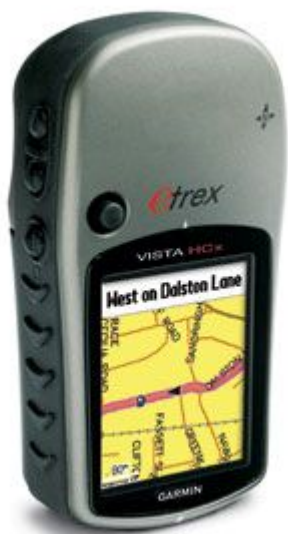

Physical & Performance: eTrex Vista® HCx

Unit dimensions, WxHxD:	2.2" x 4.2" x 1.2" (5.6 x 10.7 x 3.0 cm)
Display size, WxH:	1.3" x 1.7" (3.3 x 4.3 cm)
Display resolution, WxH:	176 x 220 pixels
Display type:	256 level color TFT
Weight:	5.5 oz (156 g) with batteries
Battery:	2 AA batteries (not included)
Battery life:	25 hours
Waterproof:	yes (IPX7)
Floats:	no
High-sensitivity receiver:	yes
Interface:	USB
RoHS version available:	yes